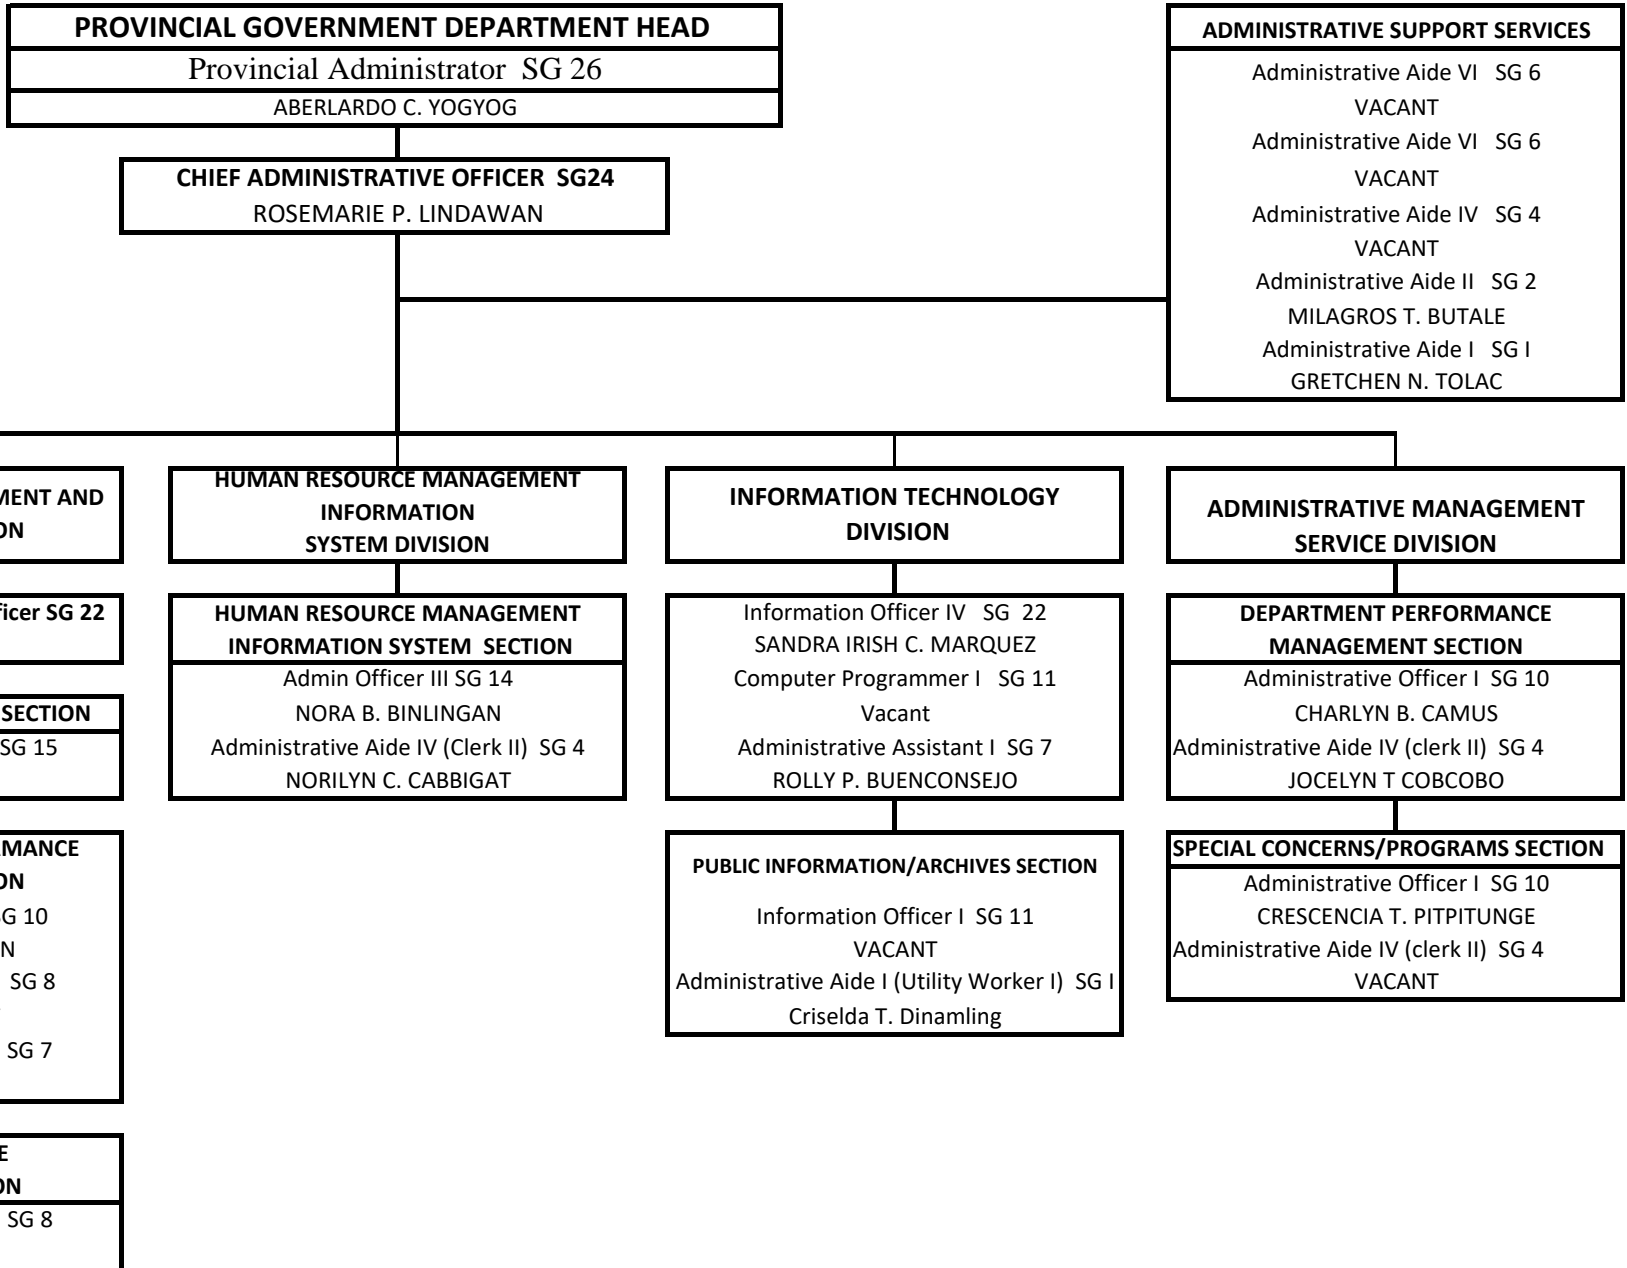

**OFFICE OF THE PROVINCIAL ADMINISTRATOR
ORNIZATIONAL STRUCTURE**

PROVINCIAL GOVERNMENT DEPARTMENT HEAD
Provincial Administrator SG 26
ABERLARDO C. YOGYOG

CHIEF ADMINISTRATIVE OFFICER SG24
ROSEMARIE P. LINDAWAN